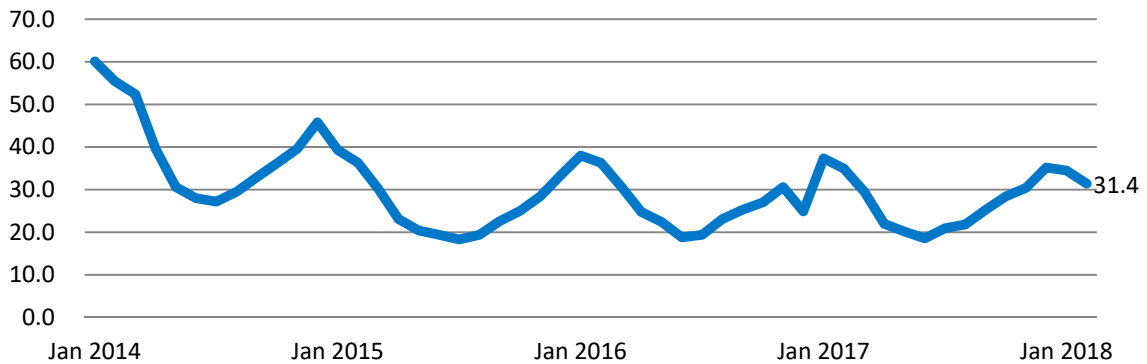

Days on Market

This representation is based in whole or in part on content supplied by REcolorado®. REcolorado® does not guarantee nor is it in any way responsible for its accuracy. Content maintained by REcolorado® may not reflect all real estate activity in the market.