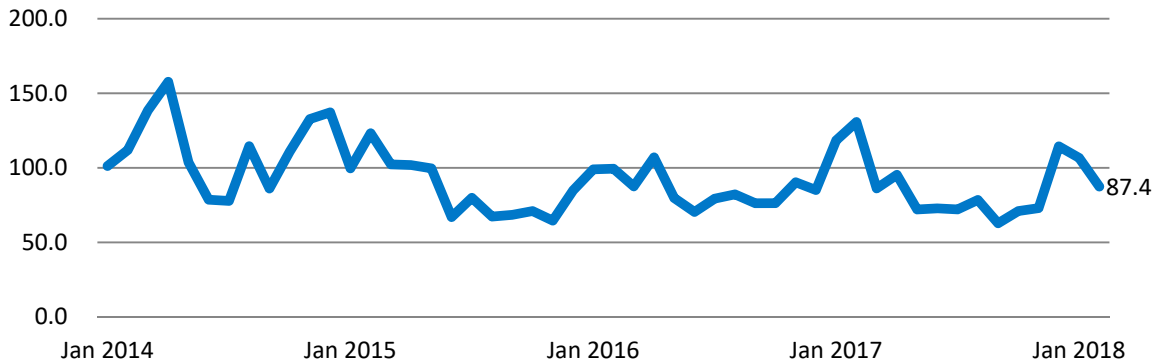

Days on Market

This representation is based in whole or in part on content supplied by REcolorado®. REcolorado® does not guarantee nor is it in any way responsible for its accuracy. Content maintained by REcolorado® may not reflect all real estate activity in the market.