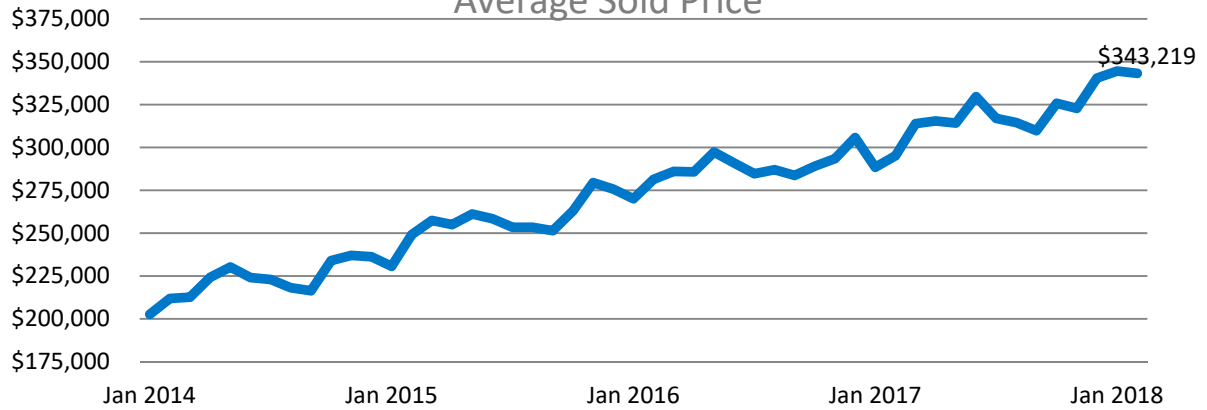

Average Sold Price