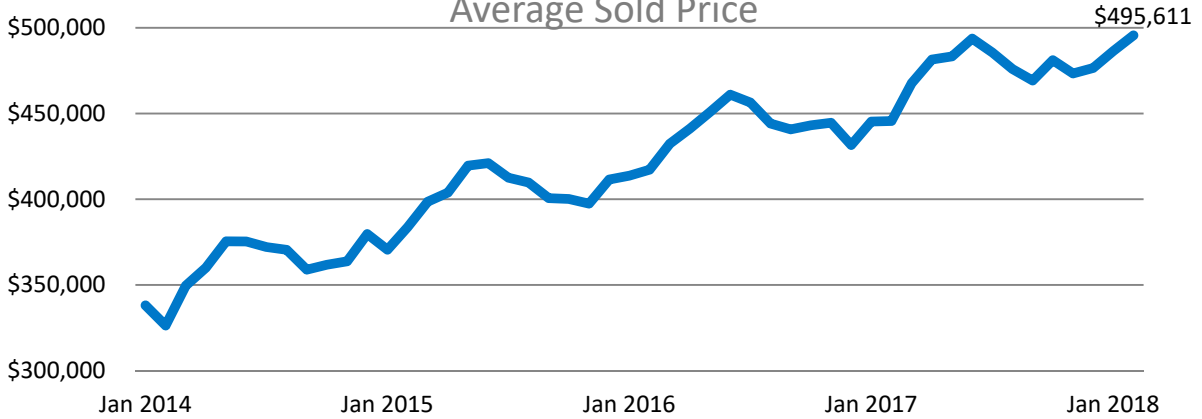

Average Sold Price