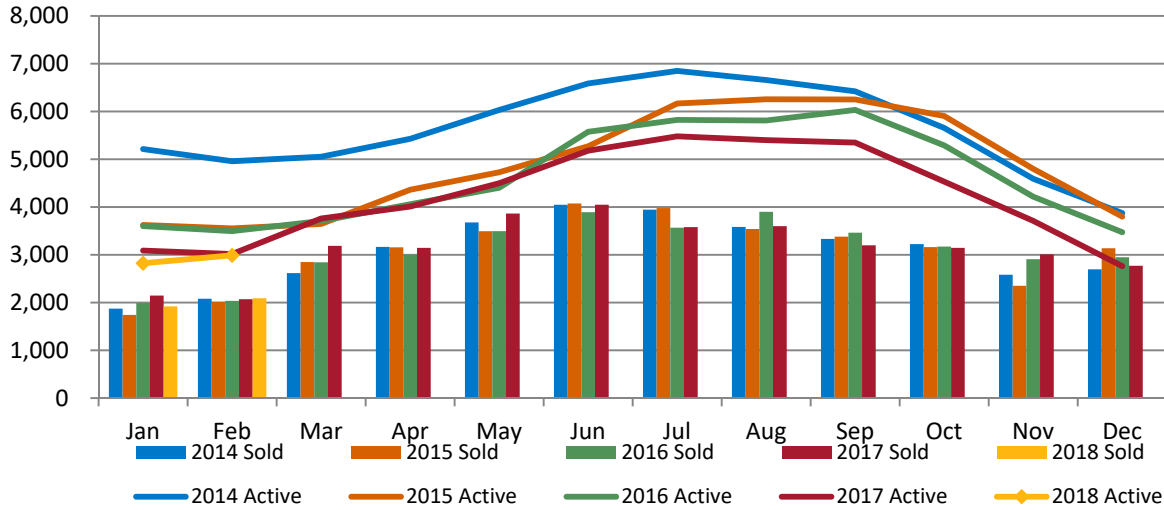

February 2018 Residential Market Report

Adams, Arapahoe, Broomfield, Denver, Douglas, Elbert & Jefferson Counties

Detached - Single Family

	2017	2018	MoM	% Change YoY	YTD
Units Sold	2,070	2,090	8.9%	1.0%	-4.9%
Avg DOM	35.0	31.4	-9.0%	-10.2%	
Avg Sold Price	\$445,619	\$495,611	1.9%	11.2%	
Active Listings	3,016	2,989	5.9%	-0.9%	

Sold Units vs Active Listings

Average Sold Price

Days on Market

This representation is based in whole or in part on content supplied by REcolorado®. REcolorado® does not guarantee nor is it in any way responsible for its accuracy. Content maintained by REcolorado® may not reflect all real estate activity in the market.

February 2018 Residential Market Report

Adams, Arapahoe, Broomfield, Denver, Douglas, Elbert & Jefferson Counties

Attached Condo/Townhome

	2017	2018	MoM	% Change YoY	YTD
Units Sold	943	968	10.9%	2.7%	0.6%
Avg DOM	27.2	26.8	-8.5%	-1.3%	
Avg Sold Price	\$295,170	\$343,219	-0.4%	16.3%	
Active Listings	1,039	1,120	1.0%	7.8%	