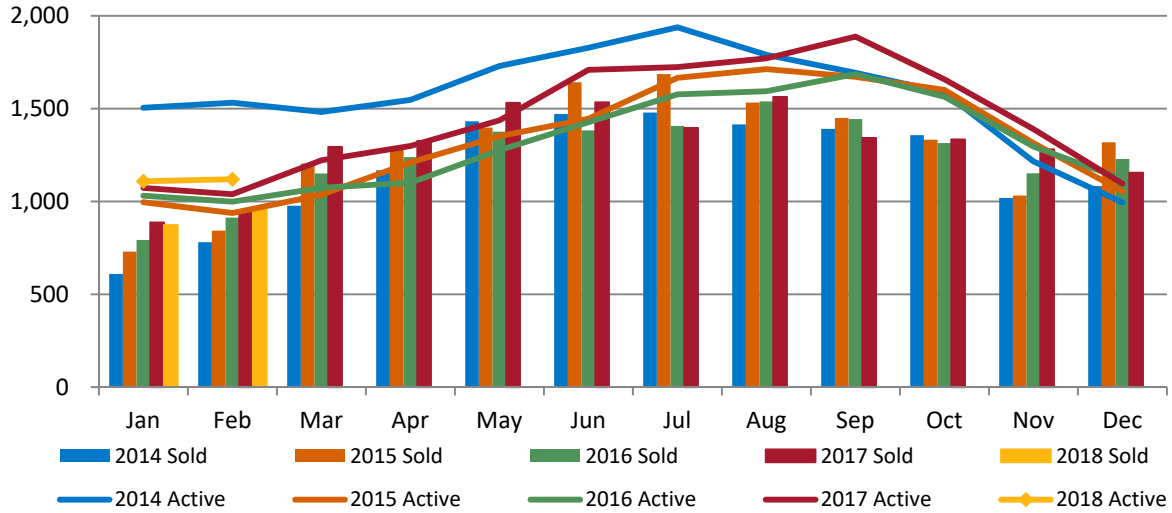

February 2018 Residential Market Report

Adams, Arapahoe, Broomfield, Denver, Douglas, Elbert & Jefferson Counties

Attached Condo/Townhome

	2017	2018	MoM	% Change YoY	YTD
Units Sold	943	968	10.9%	2.7%	0.6%
Avg DOM	27.2	26.8	-8.5%	-1.3%	
Avg Sold Price	$295,170	$343,219	-0.4%	16.3%	
Active Listings	1,039	1,120	1.0%	7.8%	

Sold Units vs Active Listings