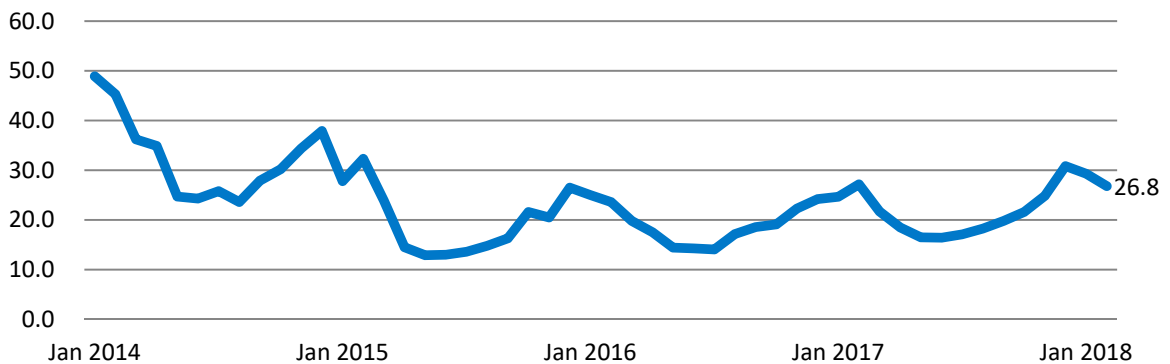

Days on Market

This representation is based in whole or in part on content supplied by REcolorado®. REcolorado® does not guarantee nor is it in any way responsible for its accuracy. Content maintained by REcolorado® may not reflect all real estate activity in the market.