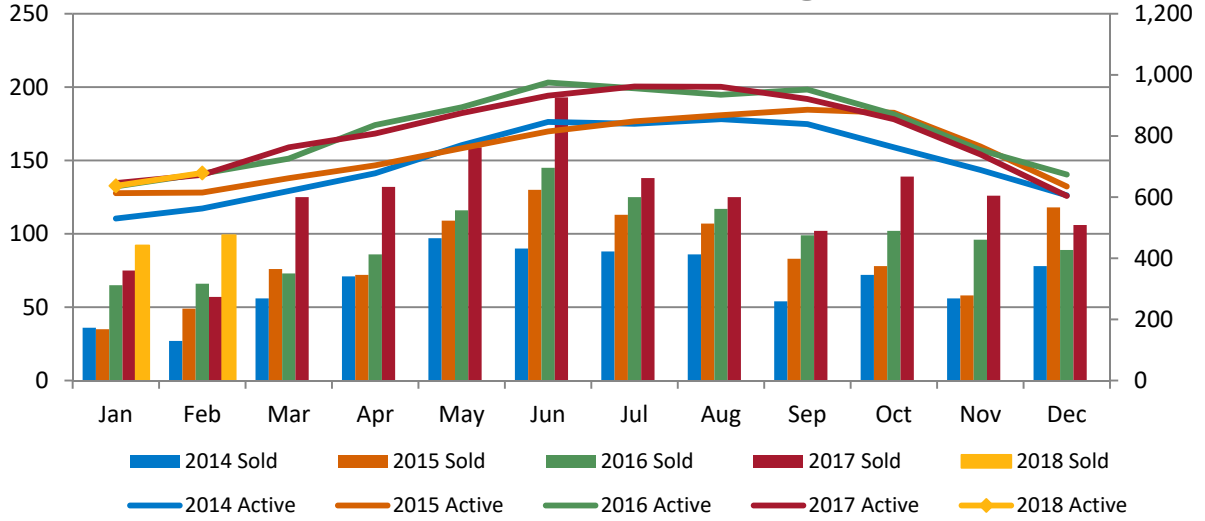

February 2018 Residential Market Report

Adams, Arapahoe, Broomfield, Denver, Douglas, Elbert & Jefferson Counties

Over $1,000,000

	2017	2018	MoM	% Change YoY	YTD
Units Sold	57	99	7.6%	73.7%	44.7%
Avg DOM	130.7	87.4	-18.1%	-33.1%	
Active Listings	673	679	6.6%	0.9%	

Sold Units vs Active Listings