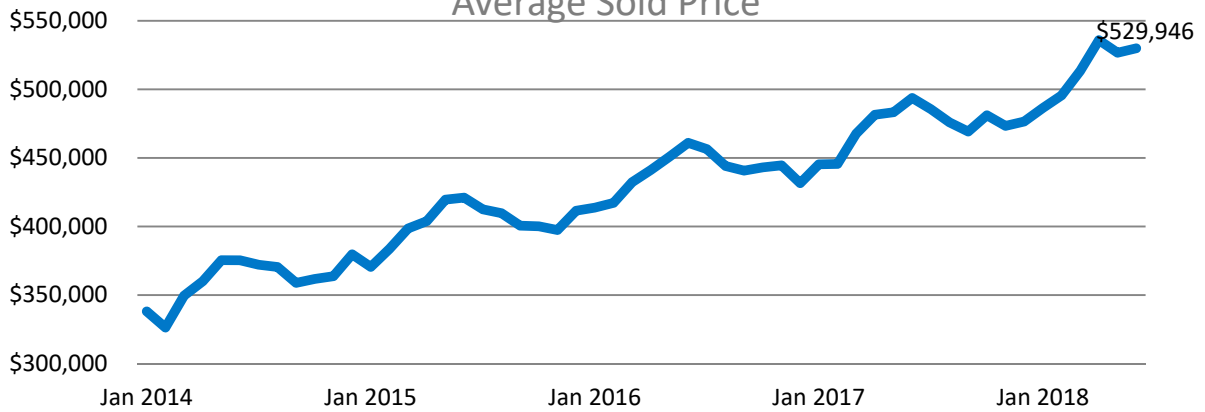

Average Sold Price