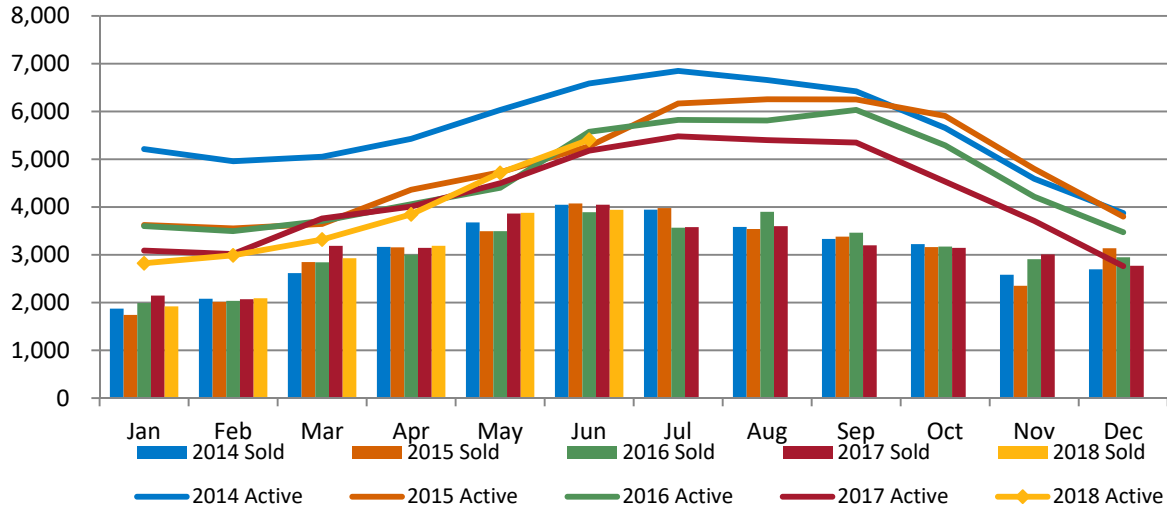

June 2018 Residential Market Report

Adams, Arapahoe, Broomfield, Denver, Douglas, Elbert & Jefferson Counties

Detached - Single Family

	2017	2018	MoM	% Change YoY	YTD
Units Sold	4,048	3,941	1.6%	-2.6%	-2.8%
Avg DOM	18.6	19.0	1.5%	2.2%	
Avg Sold Price	$493,724	$529,946	0.6%	7.3%	
Active Listings	5,180	5,409	14.7%	4.4%	

Sold Units vs Active Listings