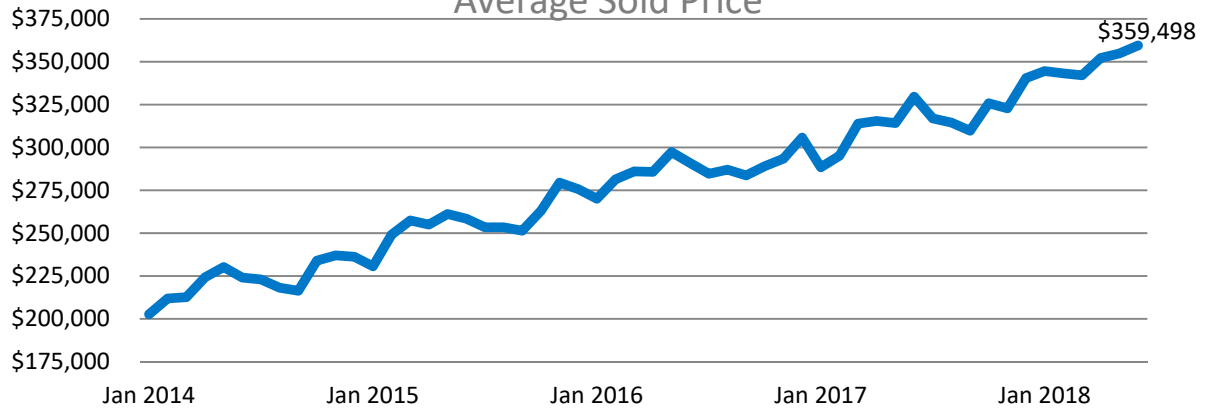

Average Sold Price