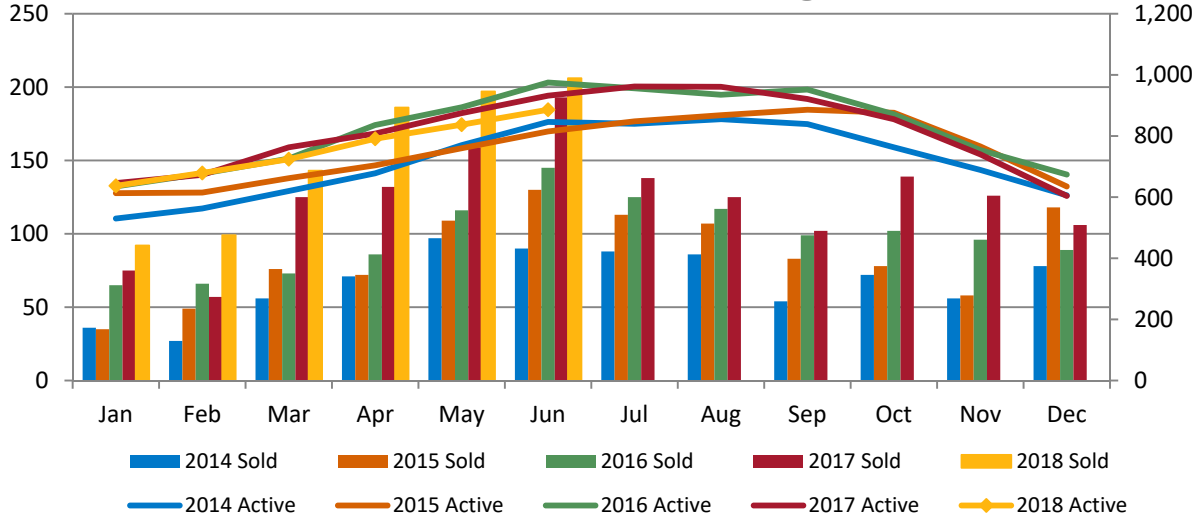

June 2018 Residential Market Report

Adams, Arapahoe, Broomfield, Denver, Douglas, Elbert & Jefferson Counties

Over $1,000,000

	2017	2018	MoM	% Change YoY	YTD
Units Sold	193	206	4.6%	6.7%	24.6%
Avg DOM	72.8	56.1	4.1%	-22.9%	
Active Listings	932	886	5.9%	-4.9%	

Sold Units vs Active Listings