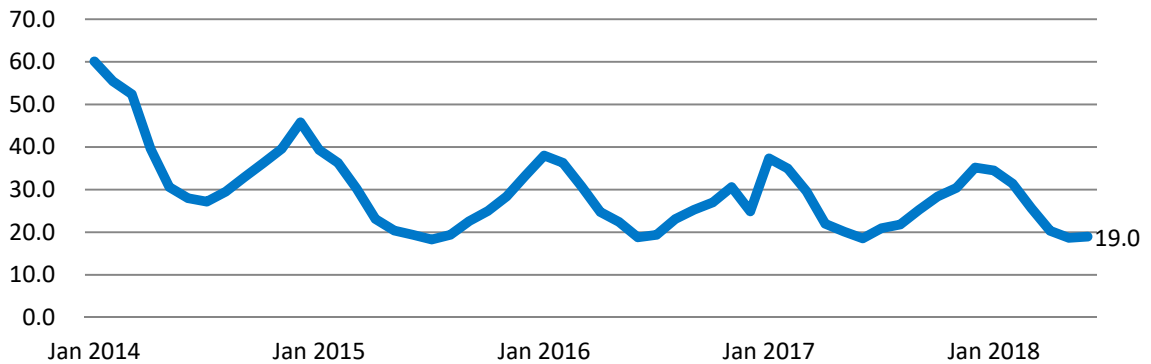

Days on Market

This representation is based in whole or in part on content supplied by REcolorado®. REcolorado® does not guarantee nor is it in any way responsible for its accuracy. Content maintained by REcolorado® may not reflect all real estate activity in the market.