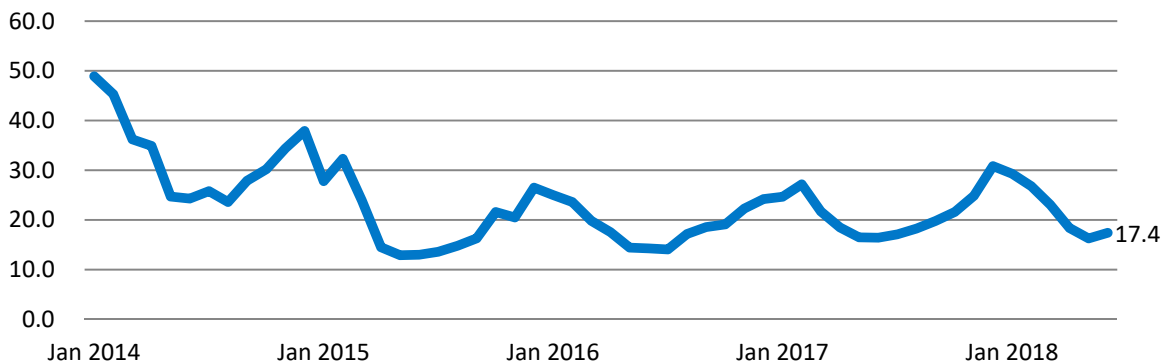

Days on Market

This representation is based in whole or in part on content supplied by REcolorado®. REcolorado® does not guarantee nor is it in any way responsible for its accuracy. Content maintained by REcolorado® may not reflect all real estate activity in the market.