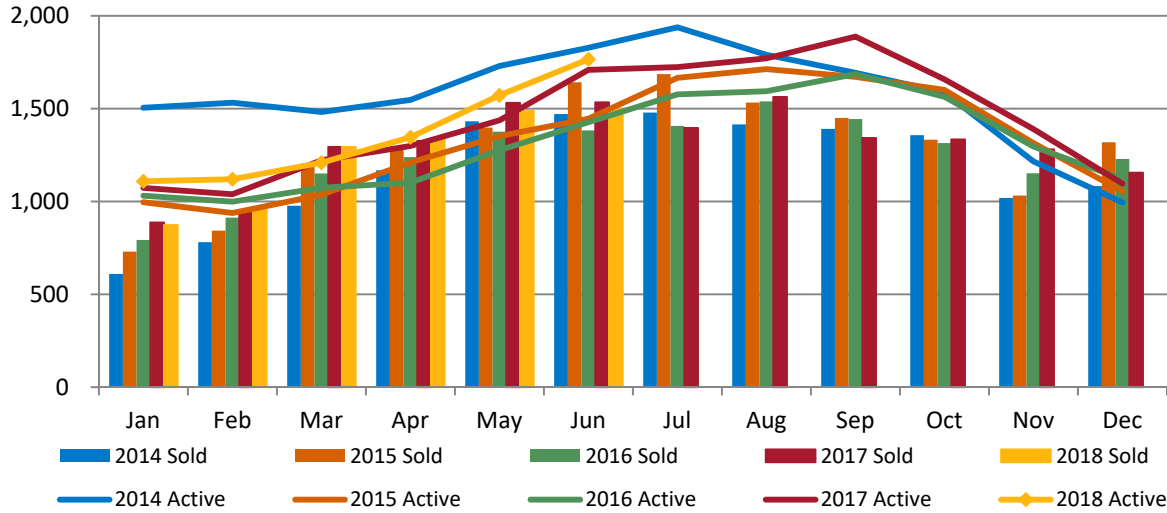

June 2018 Residential Market Report

Adams, Arapahoe, Broomfield, Denver, Douglas, Elbert & Jefferson Counties

Attached Condo/Townhome

	2017	2018	MoM	% Change YoY	YTD
Units Sold	1,534	1,498	0.7%	-2.3%	-0.8%
Avg DOM	16.4	17.4	6.9%	6.0%	
Avg Sold Price	$329,615	$359,498	1.3%	9.1%	
Active Listings	1,709	1,766	12.3%	3.3%	

Sold Units vs Active Listings